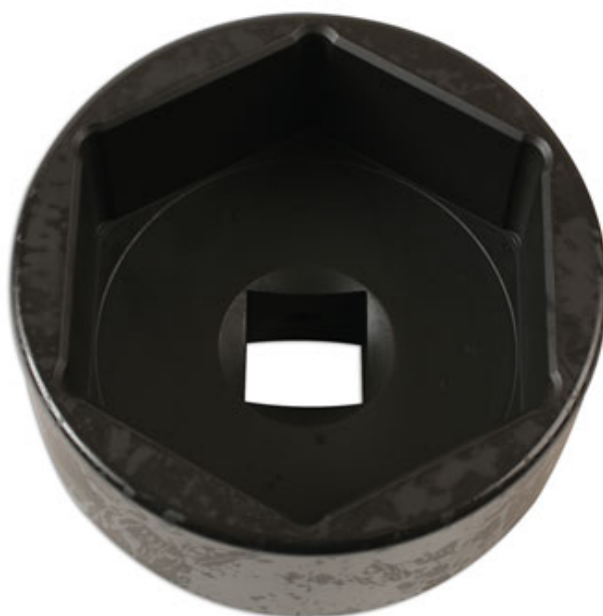

Douille 90mm - 1"

Part of the Laser Tools range for Commercial Vehicles.

Additional Information

- Application : Iveco Eurocargo
- Fabrication en Chrome Molybdène
- 6 points - 71mm de profondeur
- Finition noir phosphate.
-